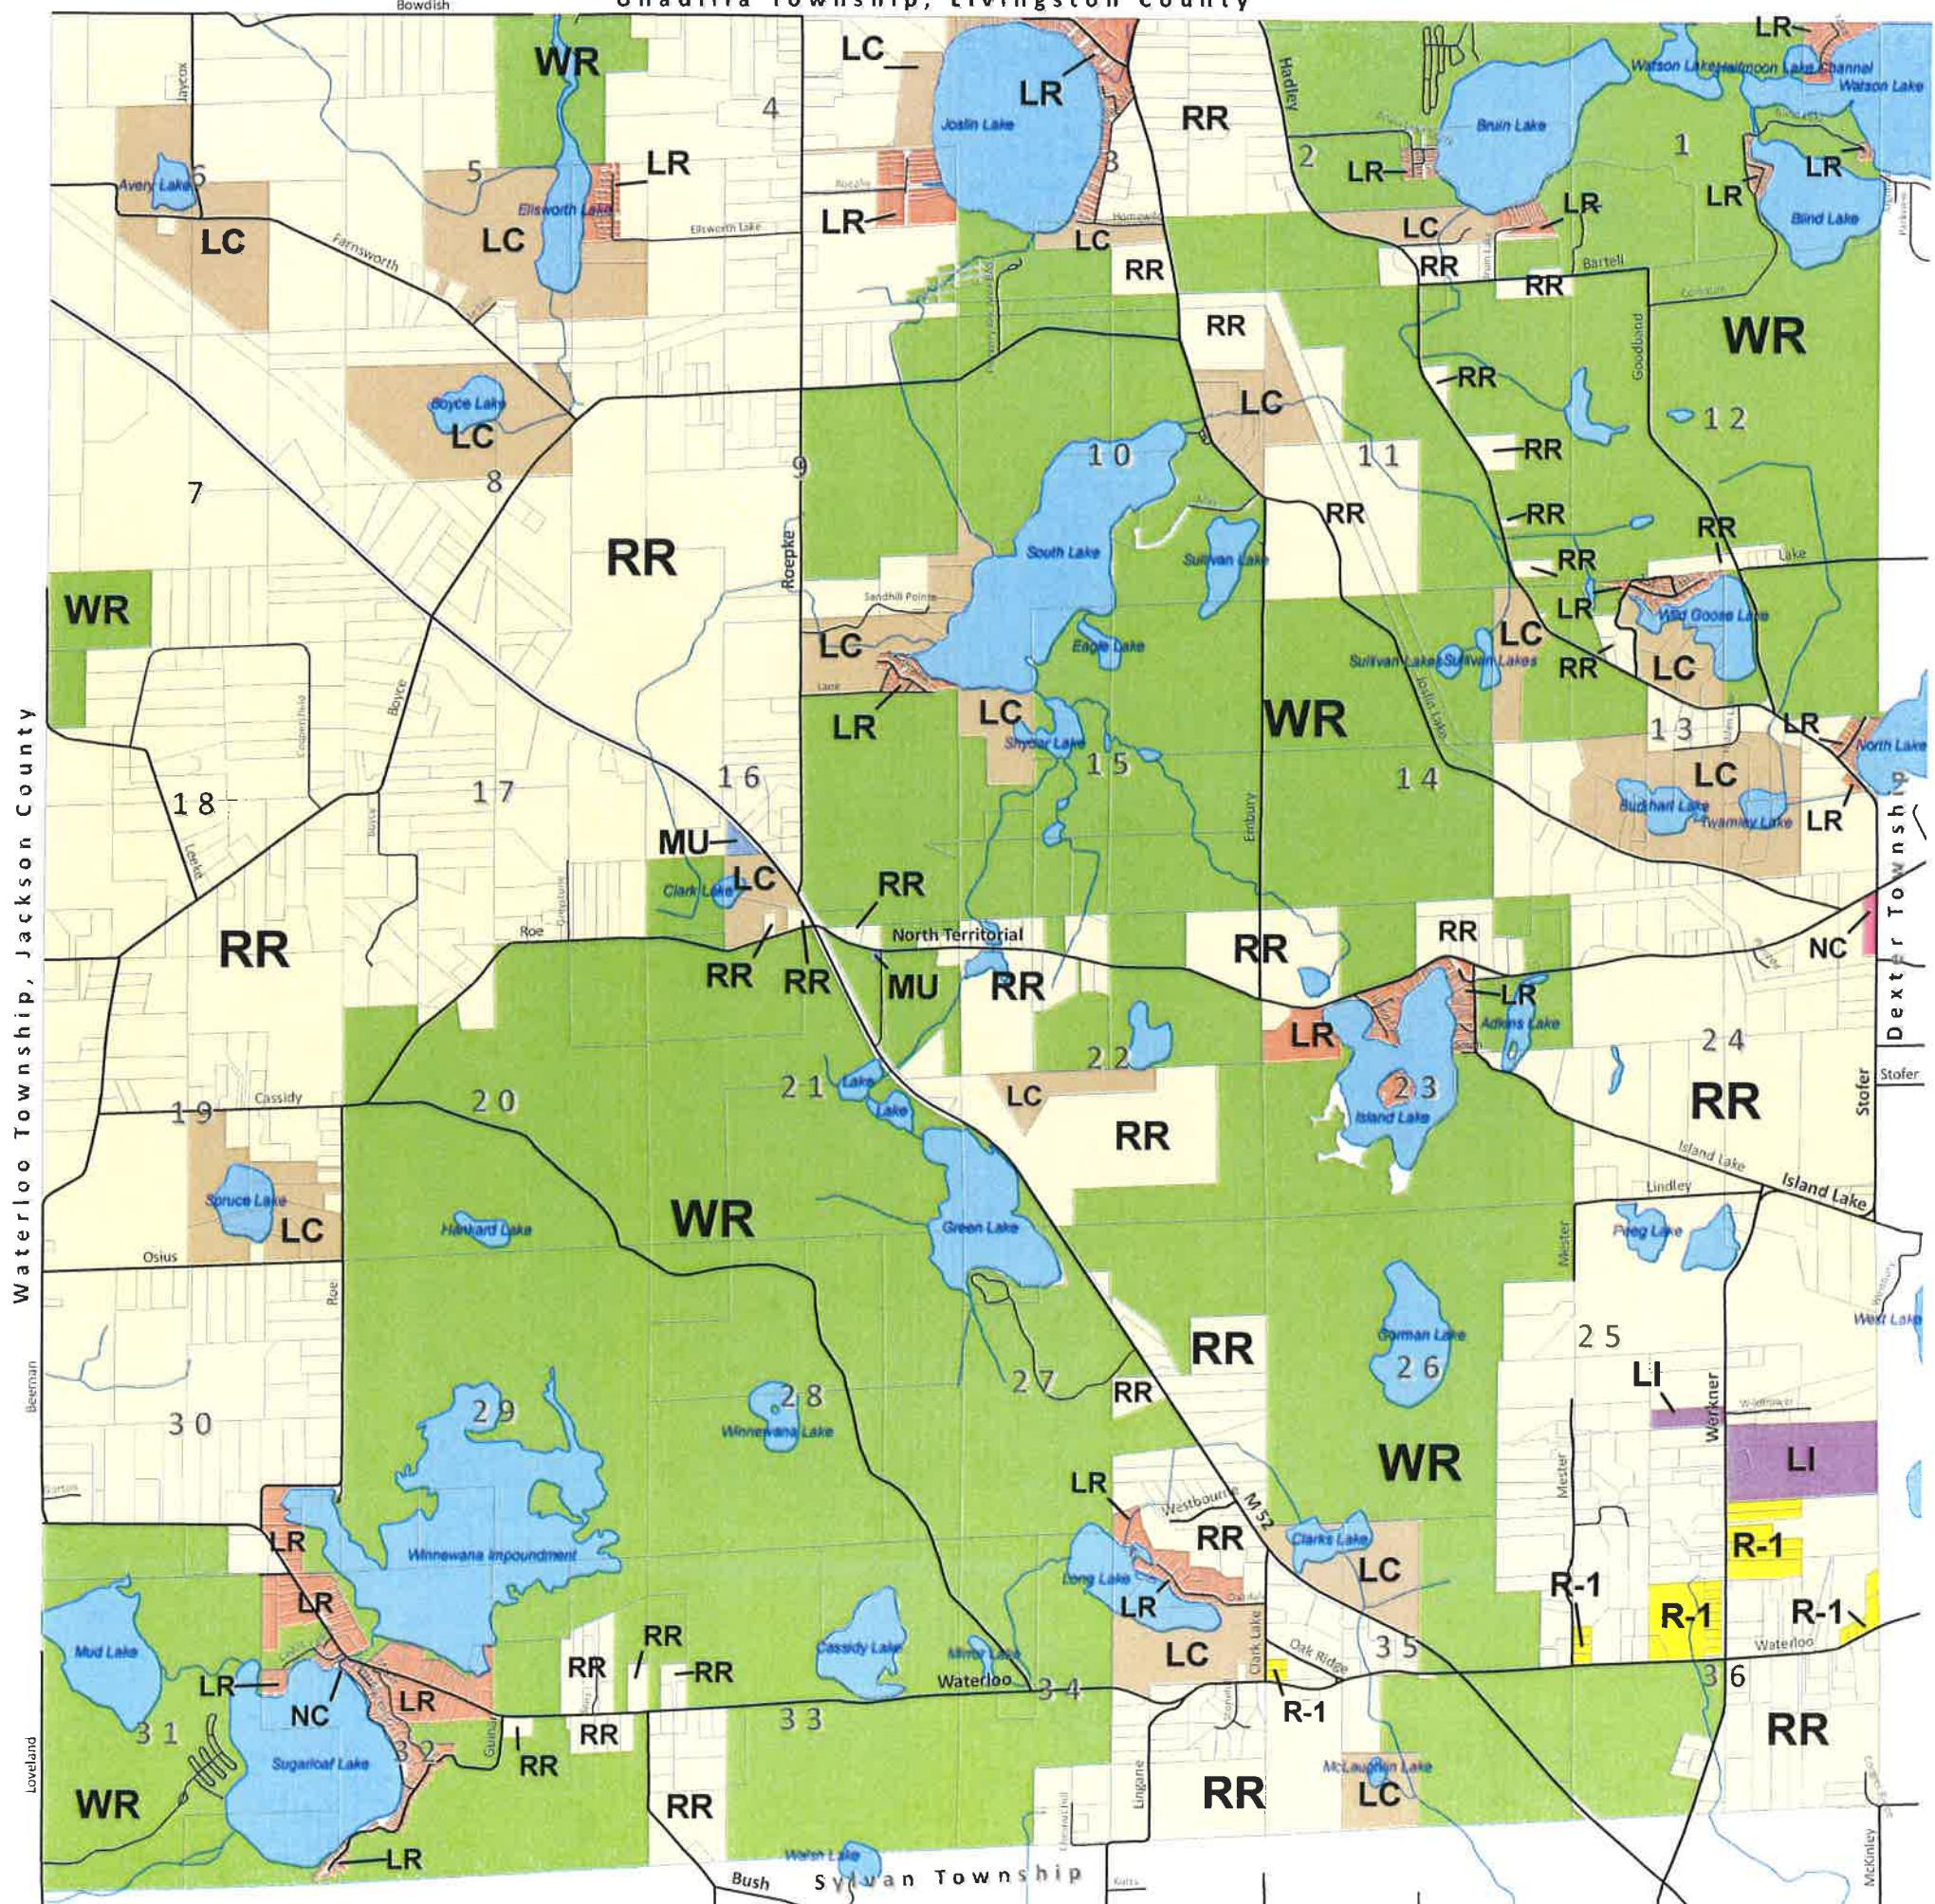

Waterloo Township, Jackson County

- RR - Rural Residential
- R-1 - Medium Density Residential
- LC - Lake Conservation
- LR - Lake Residential
- NC - Neighborhood Commercial
- MU - Municipal Use
- LI - Light Industrial
- WR - Wilderness Recreation

ZONING DISTRICTS MAP

Lyndon Township
Washtenaw County
Michigan

Base Map Data from Washtenaw County GIS